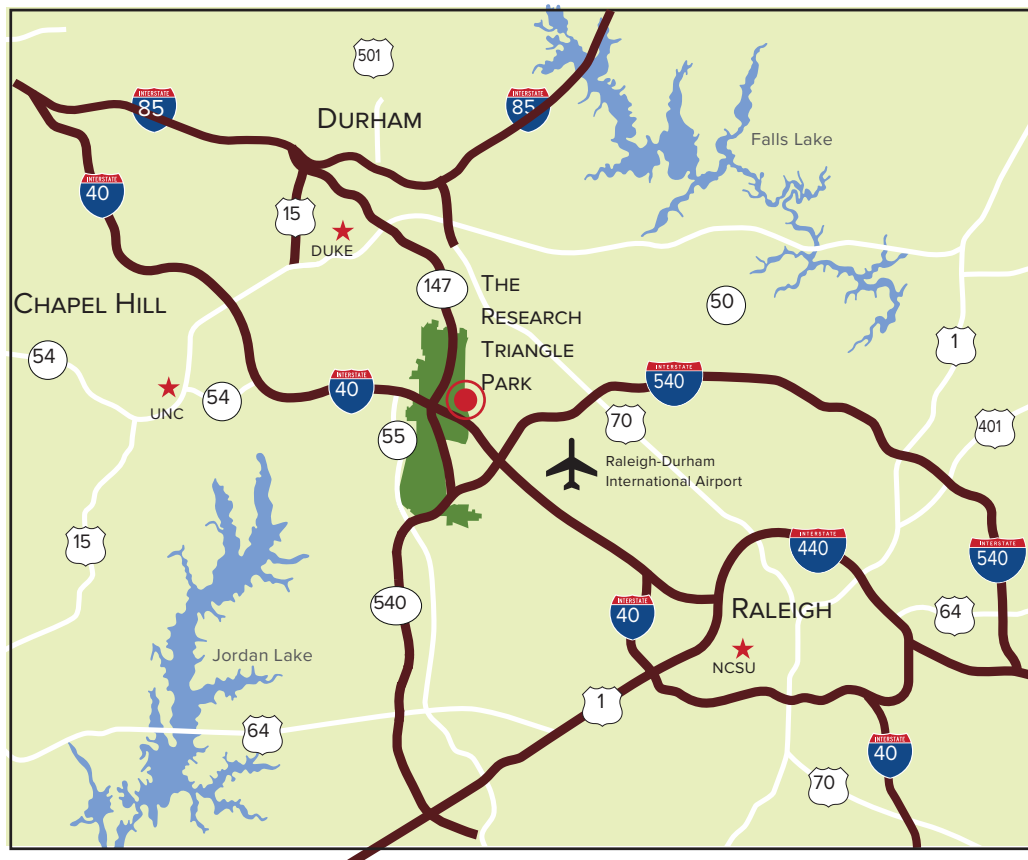

See reverse side
for detailed map