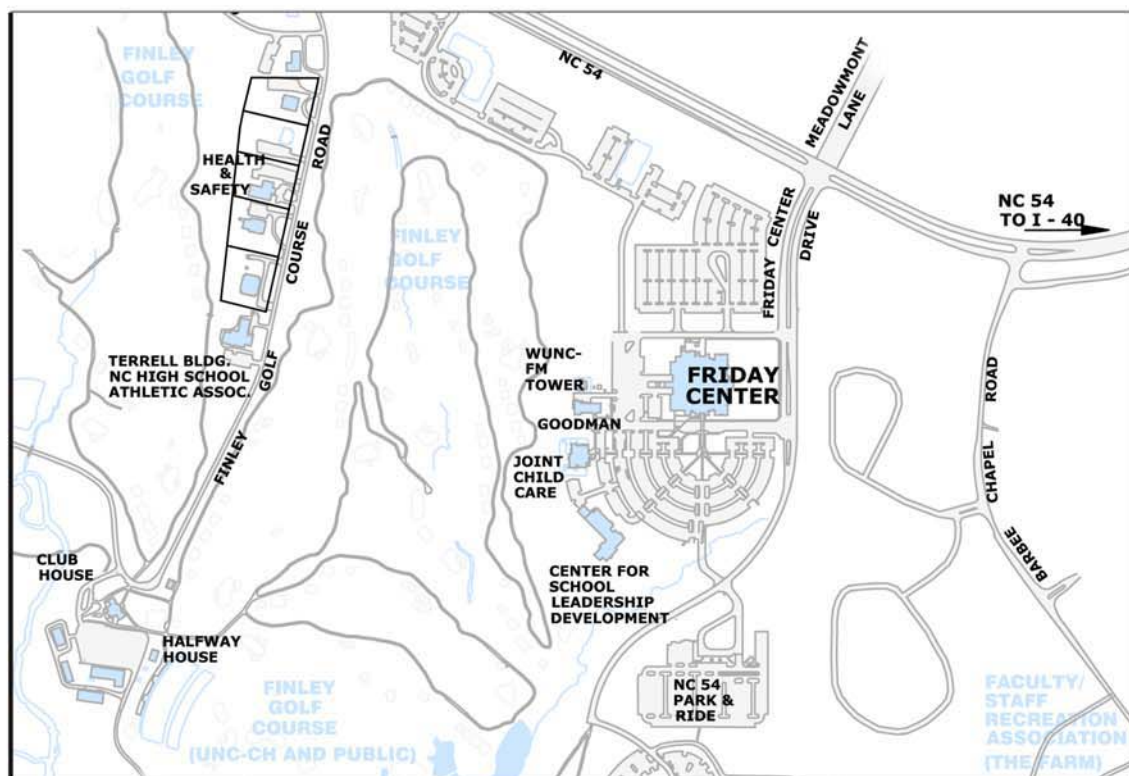

# Area Map (Directions on reverse)

# Directions (Area Map on reverse)

## To Get to the Friday Center and Center for School Leadership Development

FROM THE WEST (Burlington). Take Exit 273 off I-40 (Hwy 54W). The access road to the Friday Center will be on your left.

FROM THE EAST (Raleigh). Take Exit 273A off I-40 (Hwy 54W). The access road to the Friday Center will be on your left.

FROM THE NORTHEAST (Durham). From 15-501S take I-40E until you get to 54W (Exit 273), turn right toward Chapel Hill. The access road to the Friday Center will be on your left.