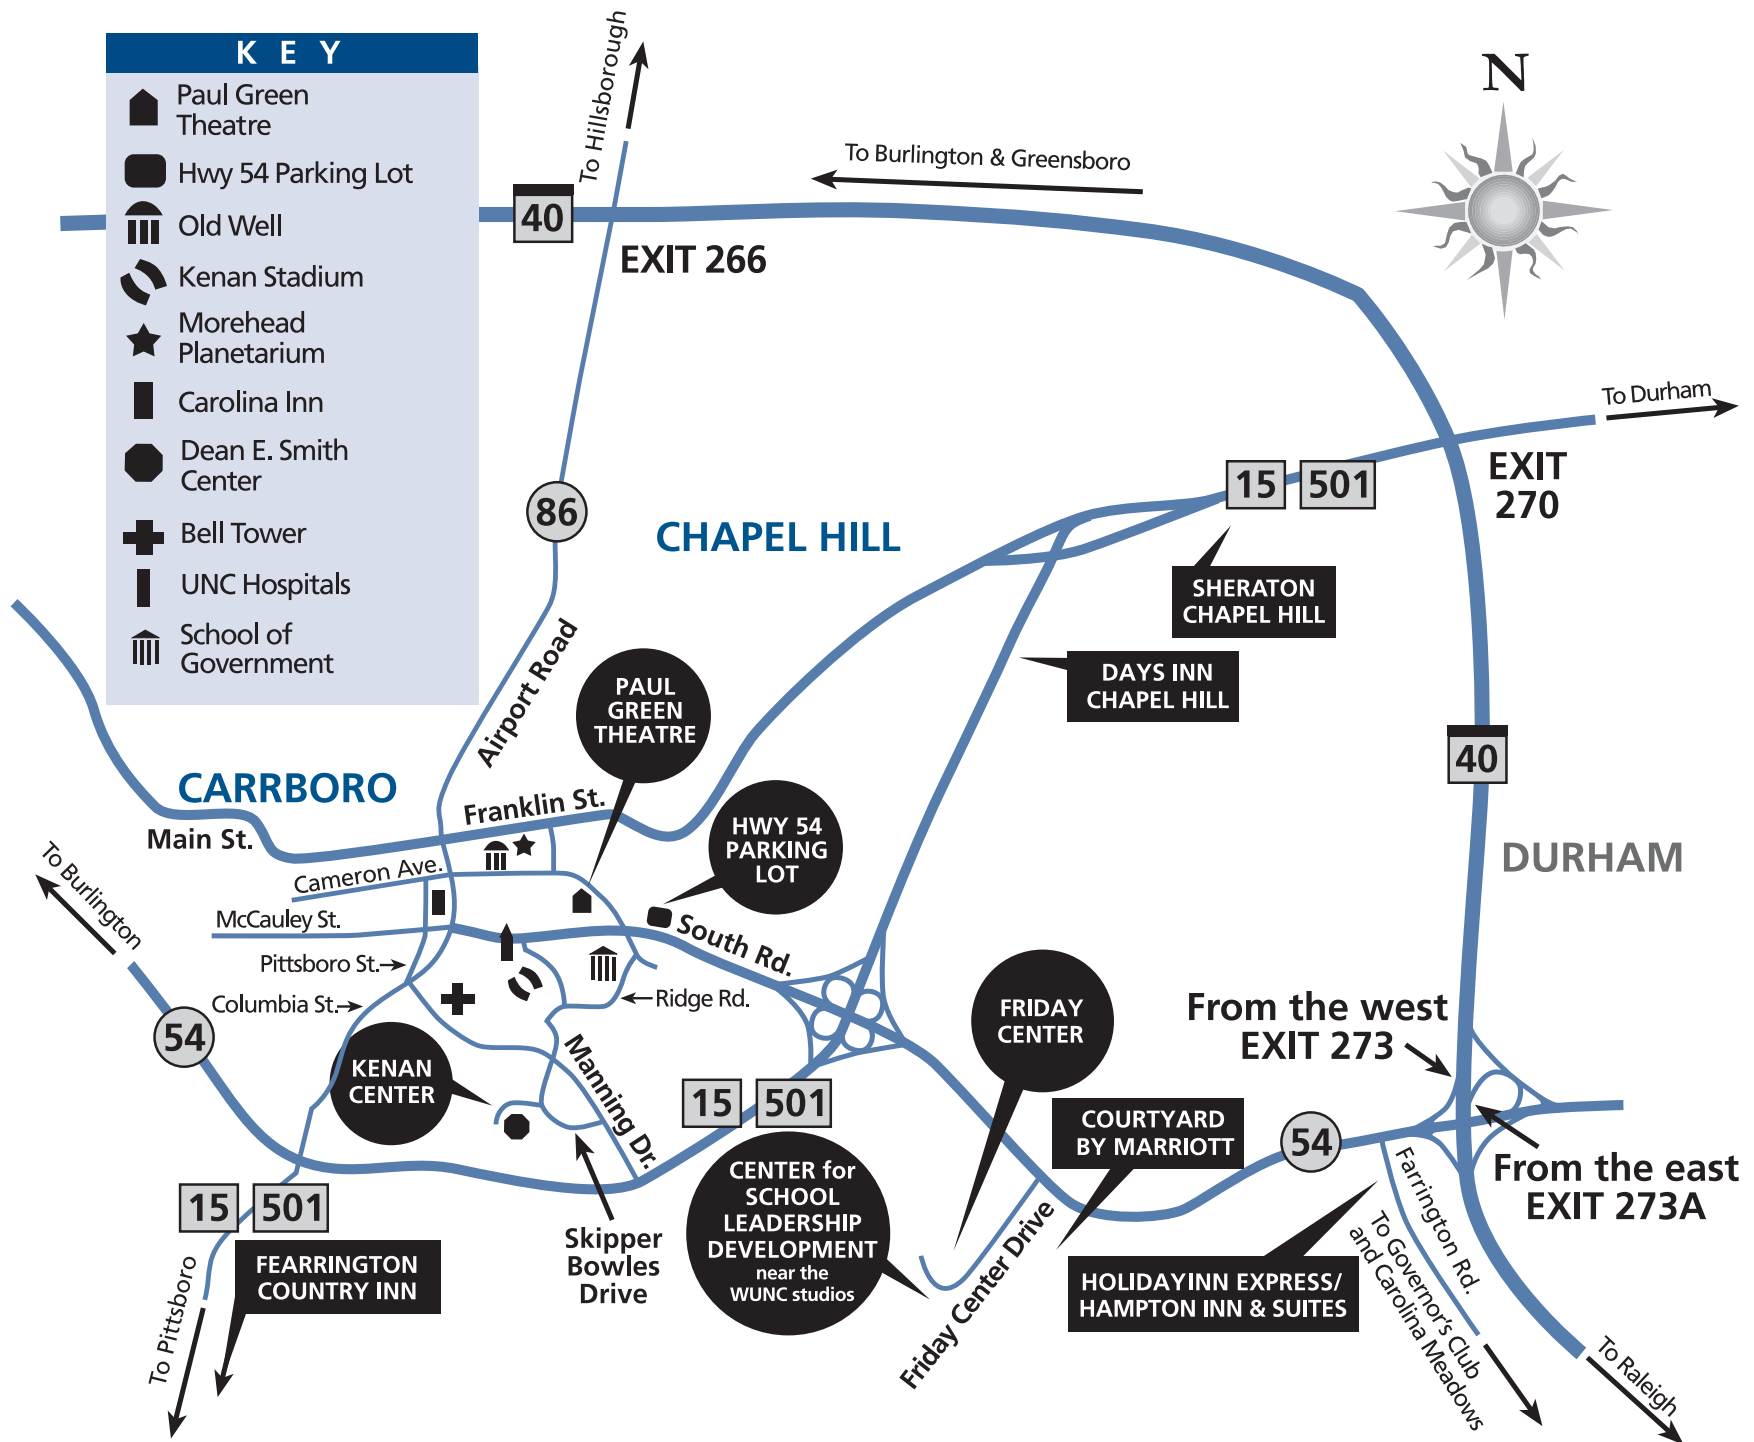

# Area Map (Directions on reverse)

# Directions (Area Map on reverse)

## To Get to the Friday Center and Center for School Leadership Development

FROM THE WEST (Burlington). Take Exit 273 off I-40 (Hwy 54W). The access road to the Friday Center will be on your left.

FROM THE EAST (Raleigh). Take Exit 273A off I-40 (Hwy 54W). The access road to the Friday Center will be on your left.

FROM THE NORTHEAST (Durham). From 15-501S take I-40E until you get to 54W (Exit 273), turn right toward Chapel Hill. The access road to the Friday Center will be on your left.