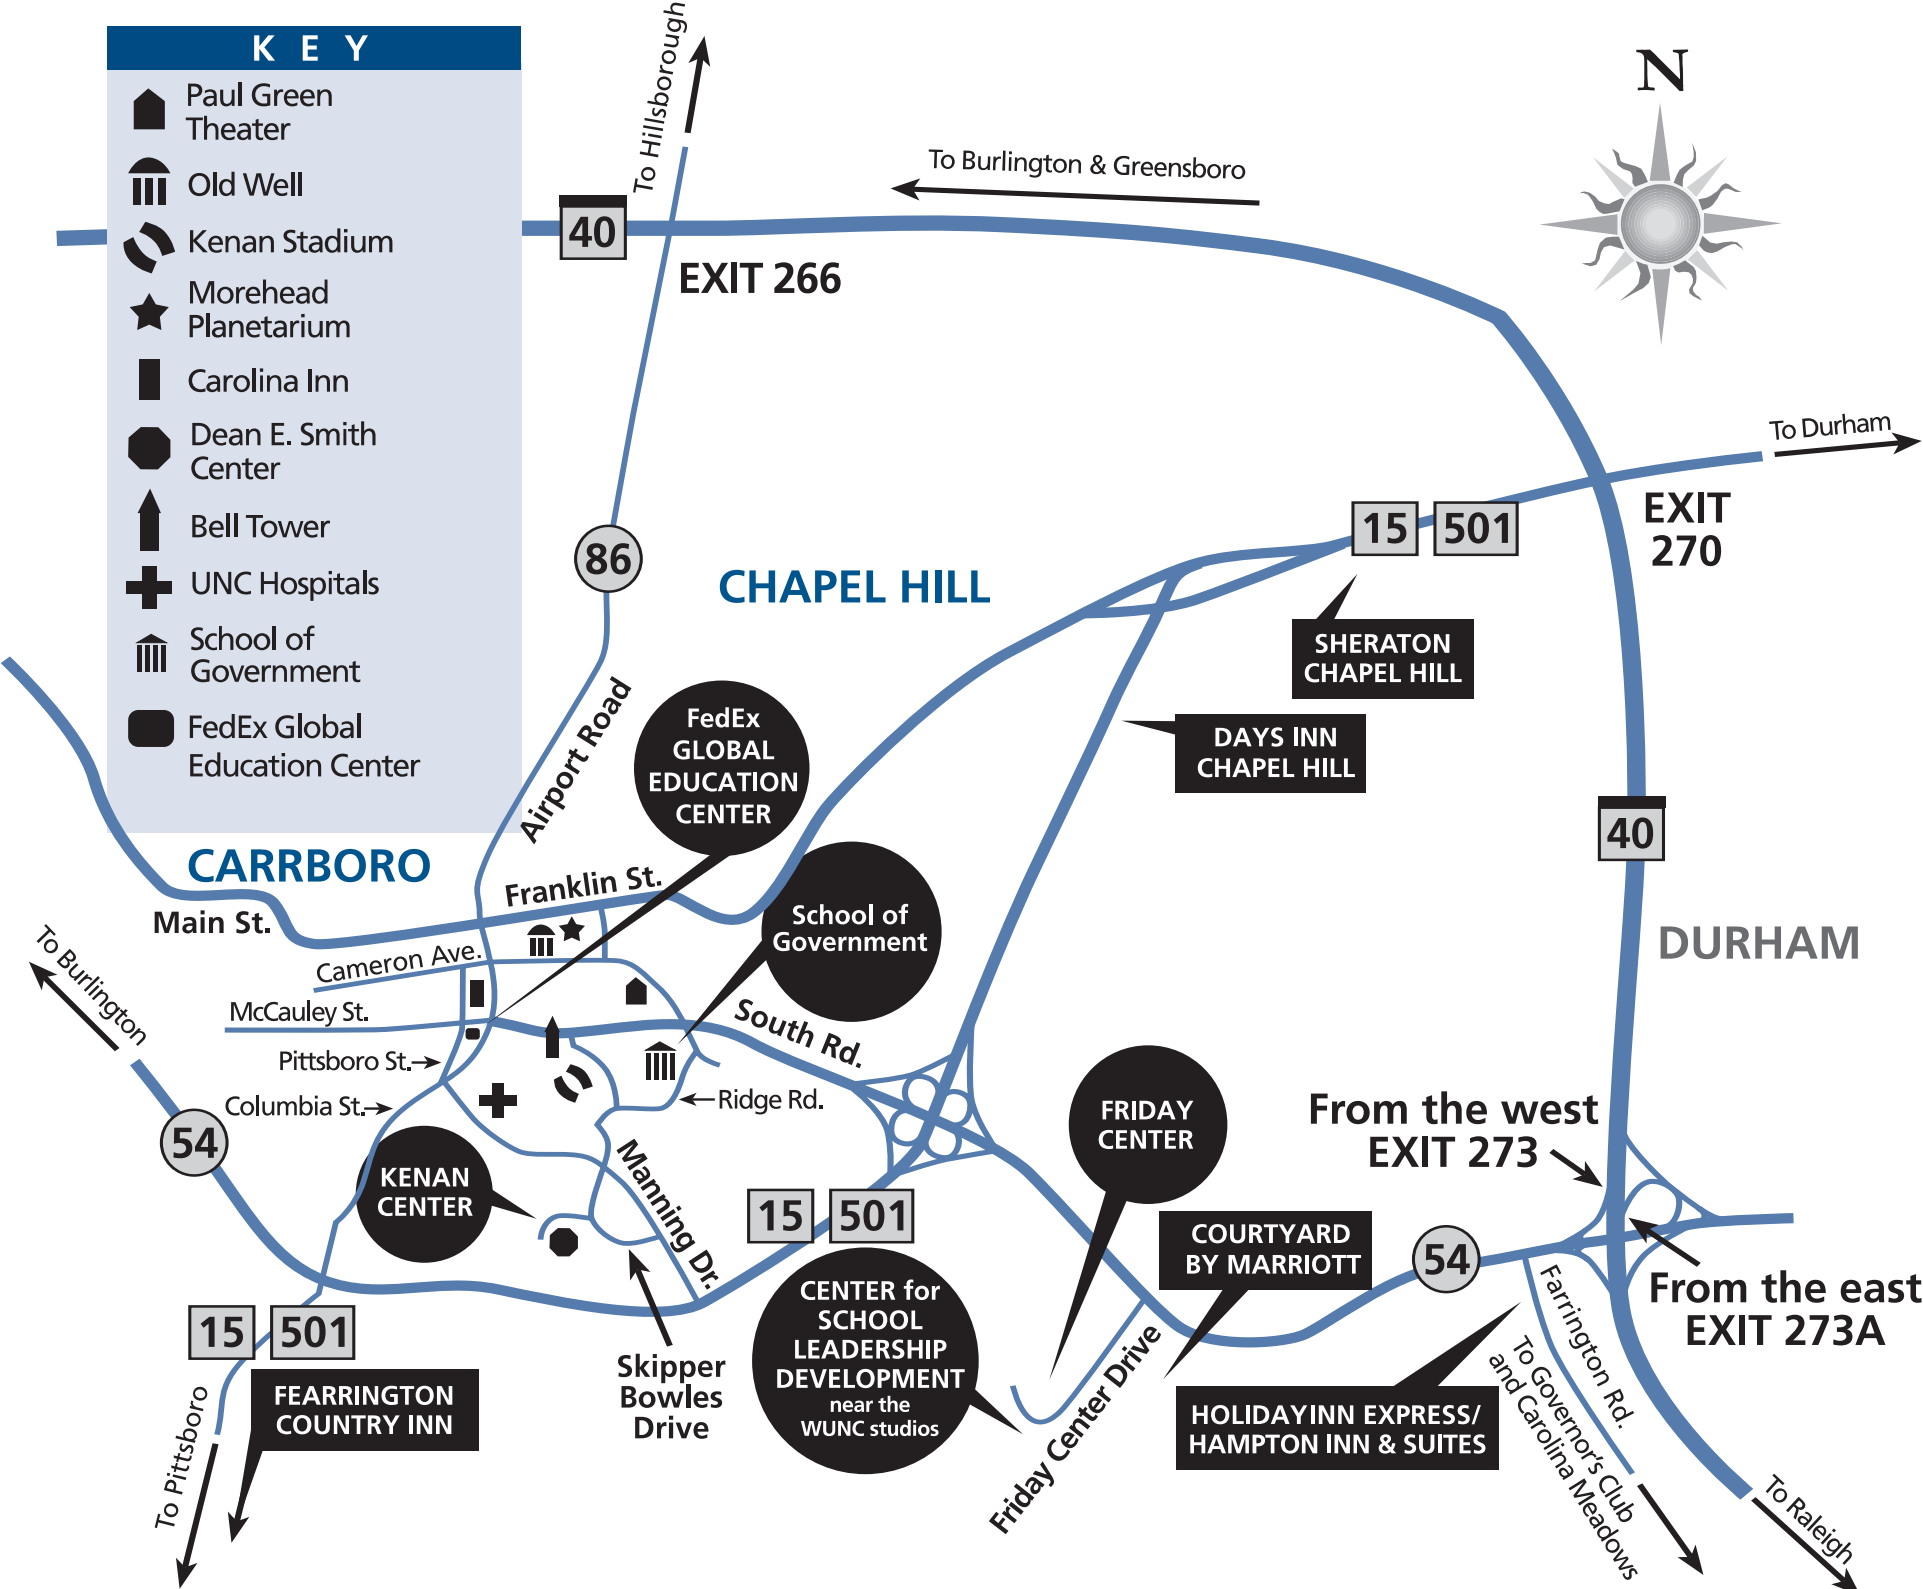

Area Map (Campus map on reverse)

General Directions to the FedEx Global Education Center (Area Map on reverse)

FedEx Global Education Center
301 Pittsboro Street
Chapel Hill, NC 27516

FROM GREENSBORO AND POINTS WEST

On I-40 East, take the Chapel Hill 86 South exit (Airport Road/MLK Jr. Blvd/Columbia Street) (Exit 266) 4.5 miles into Chapel Hill. Turn right on Cameron Avenue, then left on Pittsboro Street, and the Global Education Center is on the left at the corner of Pittsboro and McCauley Streets. To use the parking deck, take a left on McCauley Street and then a right on Pharmacy Lane. The parking garage is on your right.

FROM RALEIGH, RDU AIRPORT AND POINTS EAST

On I-40 West, take the Chapel Hill/Hwy 54 exit (Exit 273A). Follow Hwy 54/Raleigh Road/South Road through campus. The road turns into McCauley Street, and the Global Education Center is on the left at the corner of Pittsboro and McCauley Streets. To use the parking deck, take a left on Pharmacy Lane. The parking garage is on your right.

FROM DURHAM AND POINTS NORTH

On I-85, exit right at the 15-501 South (Chapel Hill) exit. At the edge of Chapel Hill, veer right onto Franklin Street. In the downtown area, turn left on Columbia Street (86 South), then right on Cameron Avenue and left on Pittsboro Street. The Global Education Center is on the left at the corner of Pittsboro and McCauley Streets. To use the parking deck, take a left on McCauley Street and then a right on Pharmacy Lane. The parking garage is on your right.